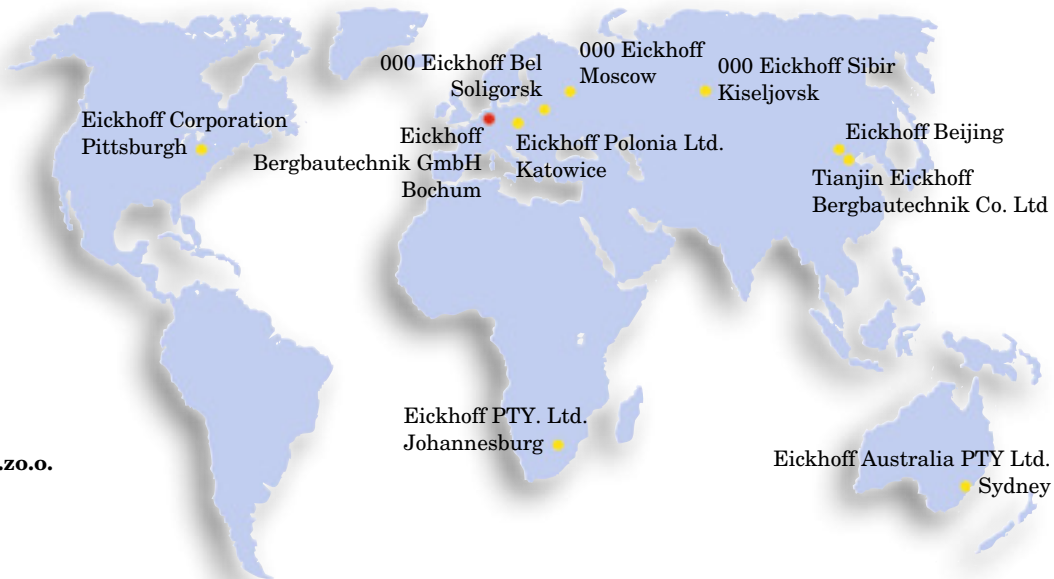

BAĞLI ORTAKLIKLAR

worldwide

Eickhoff Corporation

200 Park West Drive
Pittsburgh, PA 15275
USA
Phone: +1 412 78 8 1400
Fax: +1 412 78 8 4100
sales@eickhoff.us
www.eickhoffmining.com

Eickhoff Polonia Ltd.Sp.zo.o.