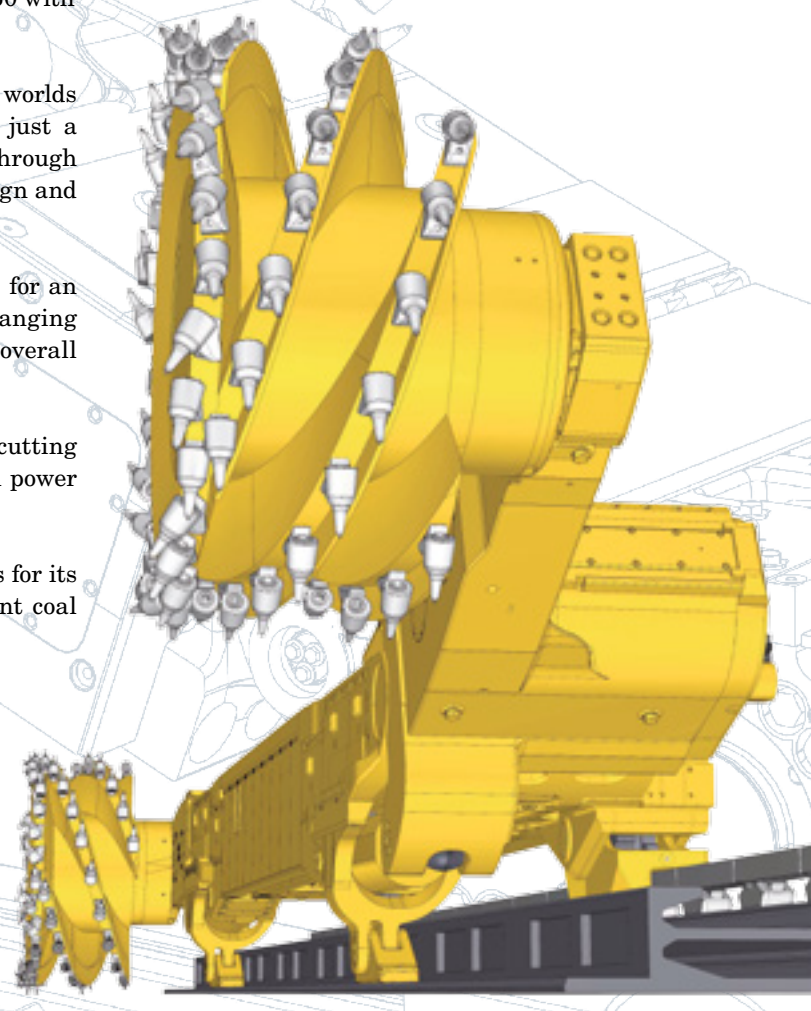

Eickhoff experience has no substitute

Shearer Loader SL 900

The new Eickhoff SL 900 – increasing your long-wall production to the “shear maximum”. With this machine the next step is made in the evolution of high production shearers.

In a nutshell, the Eickhoff SL 900 uniquely combines the compact dimensions of the SL 750 with the staggering power of the SL 1000.

The decision to take the best of the two worlds and combine them in one machine was just a logical consequence and only possible through the implementation of state of the art design and production techniques.

The high variability of the SL 900 allows for an application in a wide range of seams ranging from 2,4 to 6,0 meters – all this at an overall installed power of over 2,500 kW.

It therefore delivers a huge range of cutting heights combined with more than enough power to deliver high production potential.

Now, for the first time one machine allows for its application in a wide spectrum of different coal fields all over the world.

Technical Details

Operating Range	2,4 - 6,0 m
Voltage / Frequency	3300 V / 50 Hz
Total Installed Power	2554 kW
Cutting Drum Speed	29 - 41 rpm
Max. Haulage Speed	48 m/min
Total Weight	90 - 130 t