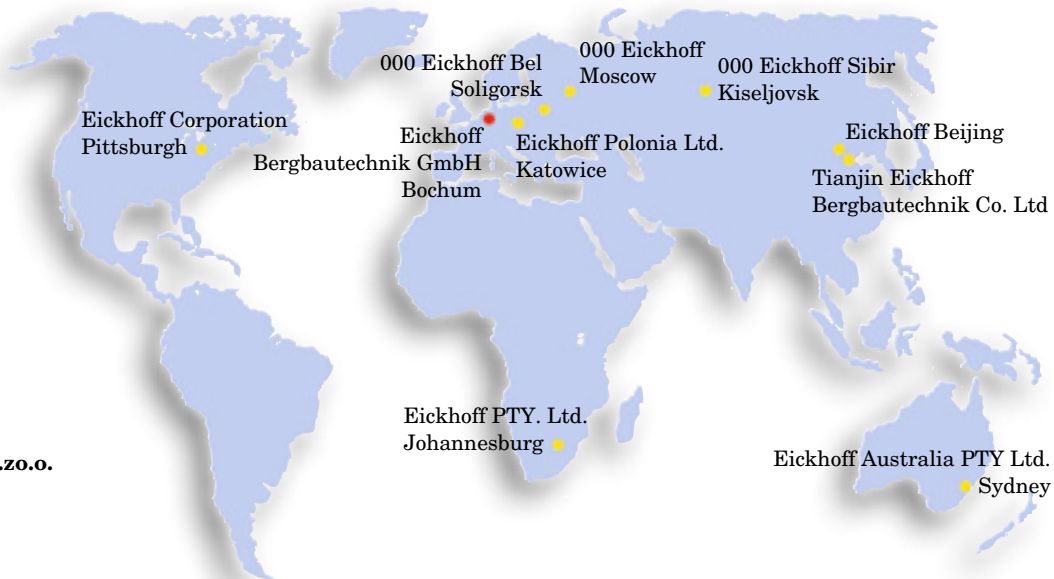

Subsidiaries

worldwide

Eickhoff Corporation
200 Park West Drive
Pittsburgh, PA 15275
USA
Phone: +1 412 78 8 1400
Fax: +1 412 78 8 4100
sales@eickhoff.us
www.eickhoffmining.com

Eickhoff Polonia Ltd.Sp.zo.o.
ul. Lwowska 38
40-389 Katowice
POLAND
Phone: +48 32 2066011
Fax: +48 32 3558754
eickhoff_sekretariat@onet.pl

Eickhoff Australia PTY Ltd.
Sydney

IOOO EickhoffBel
St. Kali-1, Soligorsk County
Minsk Region
PO Box 81
223710 Soligorsk
BELARUS
Phone: +375 174200889
Fax: +375 174200688
ms_eickhoffbel@hotmail.com