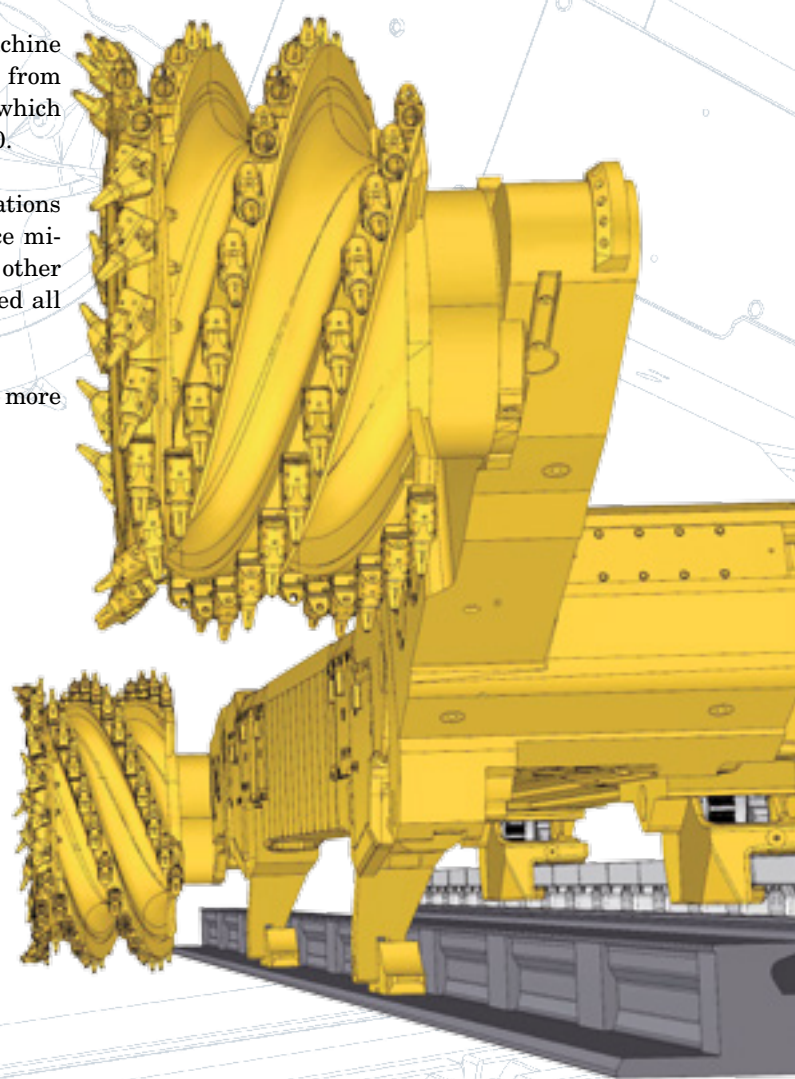

Eickhoff experience has no substitute

Shearer Loader SL 750

The record production rates mined with Eickhoff SL 300 and SL 500 shearer loaders consequently made the world's high performance coal mines demand a shearer loader combining the SL 500 power with the slim SL 300 machine body.

The all-new Eickhoff SL 750, with a machine body just slightly higher than that known from the SL 300, features a cutter motor power which was formerly only available with the SL 500.

The positive feedback from the first installations of the Eickhoff SL 750 at high performance mines in the USA back in 2006 and since in other major coal producing countries have fulfilled all expectations.

The SL 750 achieves higher production rates more economically.

Technical Details

Operating Range	1,8 - 4,8 m
Voltage / Frequency	3300 V / 50 Hz
Total Installed Power	1894 kW
Cutting Drum Speed	32 - 50 rpm
Max. Haulage Speed	51 m/min
Total Weight	70 - 80 t