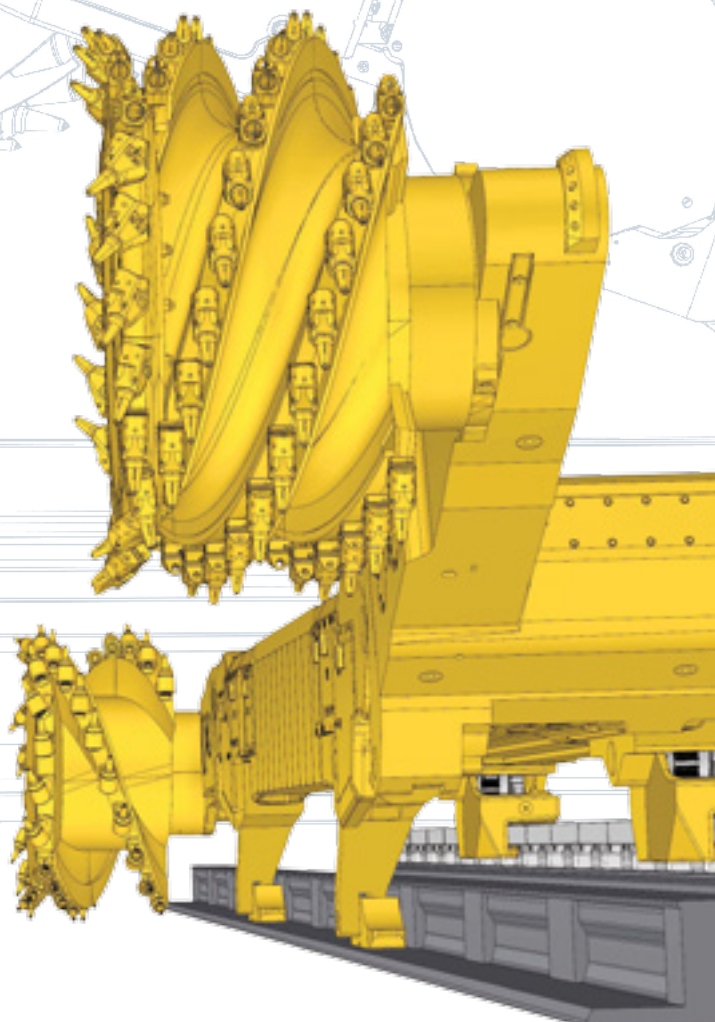

Eickhoff experience has no substitute

Shearer Loader SL 500

The Eickhoff SL 500 is an outstanding example of German engineering, for it has been a peak performer in international longwall systems for nearly two decades.

Introduced to the mining world in 1994, the machine was originally designed with a total installed power of 1,130 kW. Although impressive production levels were achieved, improving of the technology never stops. It is Eickhoff's philosophy to push the limits of practical technology ever forward. That's why the Eickhoff SL 500 has earned a reputation as workhorse with high availability and minimum downtimes. Nowadays the SL 500 is equipped with 2,015 kW and far from being "old fashioned" even for today's most demanding underground conditions.

Operating in mid to high seam installations, monthly production rates of up to 1 million tons are well-known results. Owing to its remarkably high reliability, the Eickhoff SL 500 continues to be the number one choice for longwall specialists in Russia and China. Operators praise the characteristic Eickhoff underframe concept while owners appreciate its profitability.

Eickhoff SL 500: Defining the requirements for modern high performance mining for 20 years!

Technical Details

Operating Range	2,5 - 6,0 m
Voltage / Frequency	3300 V / 50 Hz
Total Installed Power	2015 kW
Cutting Drum Speed	23 - 32 rpm
Max. Haulage Speed	37 m/min
Total Weight	80 - 120 t