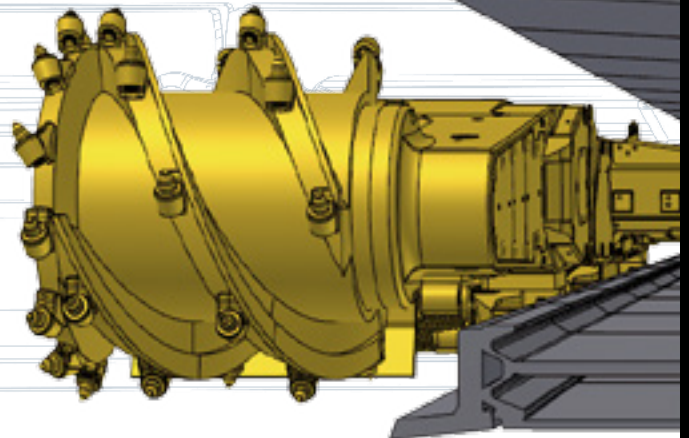

Shearer Loader SL 300 L

This new machine concept is based on the proven principle of high power density combined with reliability and user-friendliness in control and maintenance that has been inherent to Eickhoff products for many decades and enables today's miners to extract even the thinnest seam thicknesses in a cost-effective manner.

A high degree of user and maintenance friendliness plays an important role in this market segment. Prepared with cutting edge automation concepts for remotely controlled operation alongside a sophisticated construction concept, the Eickhoff SL 300 L offers the highest availability rates while requiring only very short periods of maintenance.

The Eickhoff SL 300 L, coming with innovative control and automation technology in combination with two powerful 300 kW cutter motors which are housed in a machine body of just 75 cm in height, is a novelty in high-performance thin seam mining for seam thicknesses ranging from 1.2 to 1.8 m.

Technical Details

Operating Range	1,2 - 1,8 m
Voltage / Frequency	1000 - 3300 V / 50 Hz
Total Installed Power	690 kW
Cutting Drum Speed	45 - 62 rpm
Max. Haulage Speed	25 m/min
Total Weight	35 - 40 t

Eickhoff Bergbautechnik GmbH