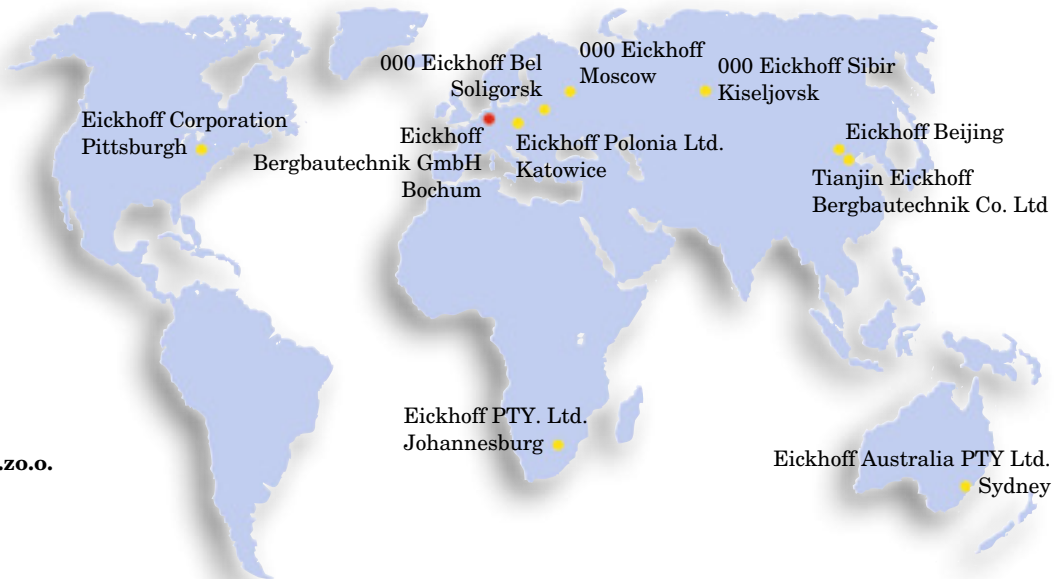

Eickhoff Bergbautechnik GmbH

Am Eickhoffpark 1
44789 Bochum

GERMANY

Phone: +49 234 975-0
Fax: +49 234 975-2676
contact@eickhoff-bochum.de
www.eickhoff-international.com

experience has no substitute
experience has no substitute

Subsidiaries

worldwide

Eickhoff Corporation

200 Park West Drive
Pittsburgh, PA 15275
USA
Phone: +1 412 78 8 1400
Fax: +1 412 78 8 4100
sales@eickhoff.us
www.eickhoffmining.com

Eickhoff Polonia Ltd.Sp.zo.o.

ul. Lwowska 38
40-389 Katowice
POLAND
Phone: +48 32 2066011
Fax: +48 32 3558754
eickhoff_sekretariat@onet.pl

Eickhoff PTY. Ltd.

12 Strauss Crescent
1422 Wadeville, Ext. 6
SOUTH AFRICA
Phone: +27 11 9025630
Fax: +27 11 9025830
sales@eickhoff.co.za
www.eickhoff.co.za

000 Eickhoff Moscow

Wolokolamskoje Chaussee 73
Office 207
125424 MOSCOW
RUSSIA
Phone: +7 495 363 43 17
Fax: +7 495 363 43 17
eickhoff-moscow@mail.ru

000 Eickhoff Sibir

Gogolstr. 25
562700 Kiseljovsk
Kemerovo Region
RUSSIA
Phone: +7 38464 20131
Fax: +7 38464 20131
eickhoff_sibir@mail.ru

Eickhoff Office Beijing

Room A0708, Huixin Plaza,
No. 8 Beichen East Road,
Chaoyang District
Beijing 100101
P.R. CHINA
Phone: +86 10 51662022
Fax: +86 10 51662021
eickhoff_bj@126.com

Tianjin Eickhoff

Bergbautechnik Co. Ltd.
No.19 Saida No.2 Avenue,
Xiqing Economic Development Area,
Tianjin 300385
P.R.China
Phone: +86 22-23962699
Fax: +86 22-23962698
eickhoff_liuxin@126.com

Eickhoff Australia PTY. Ltd.

41 Prince William Drive
Seven Hills NSW 2147
AUSTRALIA
Phone: +61 2 9674-6733
Fax: +61 2 9674-6581
john.smallwood@eickhoff.com.au

Eickhoff Australia PTY Ltd.
Sydney

IOOO EickhoffBel

St. Kali-1, Soligorsk County
Minsk Region
PO Box 81
223710 Soligorsk
BELARUS
Phone: +375 174200889
Fax: +375 174200688
ms_eickhoffbel@hotmail.com