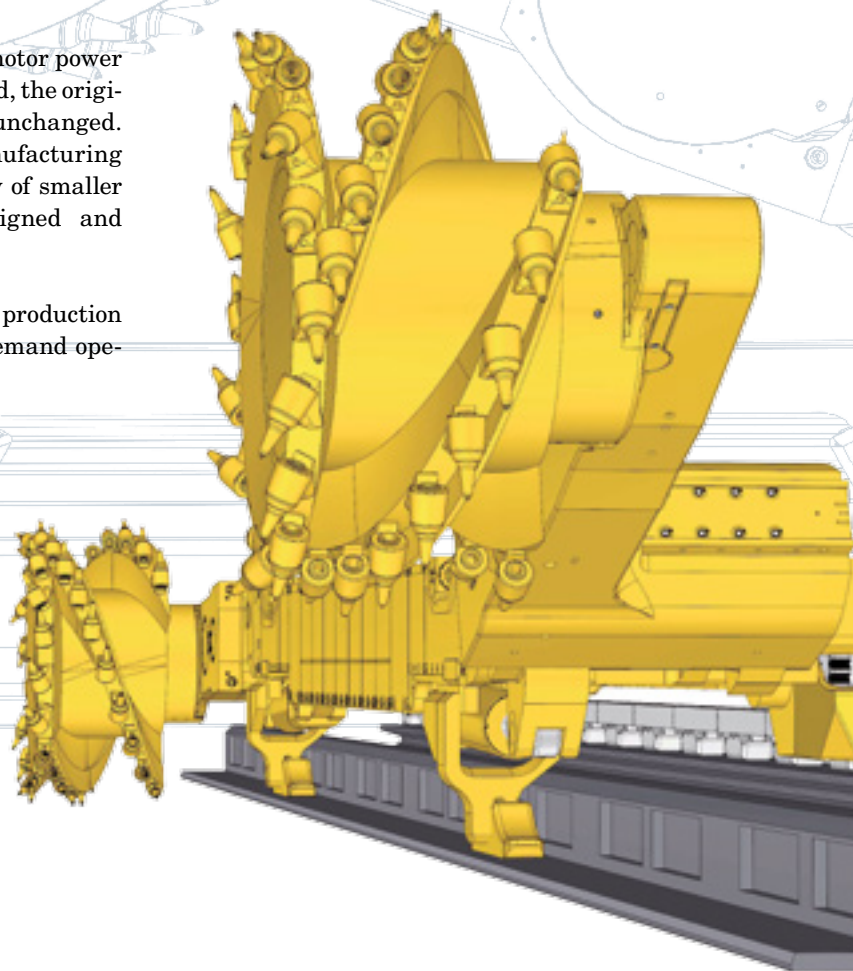

Eickhoff experience has no substitute

Shearer Loader SL 300

The Eickhoff SL 300 was first introduced back in 1995 as the shearer loader for low to mid seam applications. At that time the machine was originally equipped with two 220 kW cutter motors and two 35 kW DC haulage motors.

Nowadays the Eickhoff SL 300 is equipped with two 480 kW cutter and two 90 kW AC haulage motors due to Eickhoff's consequent product development.

Even though the cutter and haulage motor power has meanwhile been more than doubled, the original basic machine concept remained unchanged. This is due to latest technology of manufacturing for Eickhoff gears and the availability of smaller electrical components specially designed and ruggedized for mining applications.

The Eickhoff SL 300 has achieved production outputs of 600,000 t/month in high demand operations in the USA and Australia.

Technical Details

| | |
|-----------------------------|----------------|
| Operating Range | 1,6 - 4,0 m |
| Voltage / Frequency | 3300 V / 50 Hz |
| Total Installed Power | 1158 kW |
| Cutting Drum Speed | 46 - 56 rpm |
| Max. Haulage Speed | 40 m/min |
| Total Weight | 40 - 55 t |