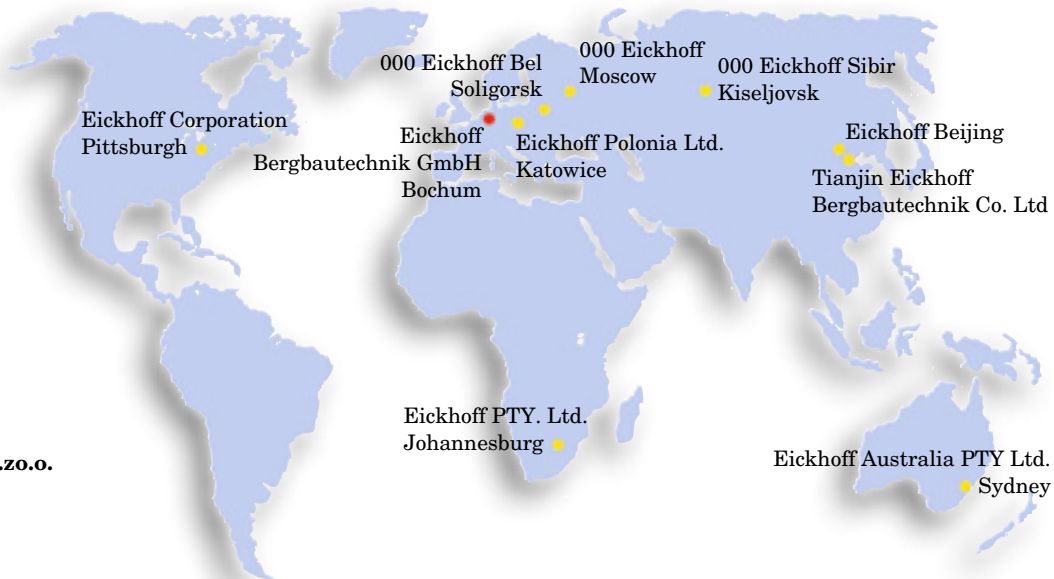

Eickhoff Bergbautechnik GmbH

Am Eickhoffpark 1
44789 Bochum

GERMANY

Phone: +49 234 975-0
Fax: +49 234 975-2676
contact@eickhoff-bochum.de
www.eickhoff-international.com

experience has no substitute
experience has no substitute

Subsidiaries

worldwide

Eickhoff Corporation

200 Park West Drive
Pittsburgh, PA 15275
USA
Phone: +1 412 78 8 1400
Fax: +1 412 78 8 4100
sales@eickhoff.us
www.eickhoffmining.com

Eickhoff Polonia Ltd.Sp.zo.o.

ul. Lwowska 38
40-389 Katowice
POLAND
Phone: +48 32 2066011
Fax: +48 32 3558754
eickhoff_sekretariat@onet.pl

Eickhoff PTY. Ltd.

12 Strauss Crescent
1422 Wadeville, Ext. 6
SOUTH AFRICA
Phone: +27 11 9025630
Fax: +27 11 9025830
sales@eickhoff.co.za
www.eickhoff.co.za

OOO Eickhoff Moscow

Wolokolamskoje Chaussee 73
Office 207
125424 MOSCOW
RUSSIA
Phone: +7 495 363 43 17
Fax: +7 495 363 43 17
eickhoff-moscow@mail.ru

OOO Eickhoff Sibir

Gogolstreet 25
562700 Kiseljovsk
Kemerovo Region
RUSSIA
Phone: +7 38464 20131
Fax: +7 38464 20131
eickhoff_sibir@mail.ru

Eickhoff Office Beijing

Room A0708, Huixin Plaza,
No. 8 Beichen East Road,
Chaoyang District
Beijing 100101
P.R. CHINA
Phone: +86 10 51662022
Fax: +86 10 51662021
eickhoff_bj@126.com

Tianjin Eickhoff

Bergbautechnik Co. Ltd.
No.19 Saida No.2 Avenue,
Xiqing Economic Development Area,
Tianjin 300385
P.R.China
Phone: +86 22-23962699
Fax: +86 22-23962698
eickhoff_liuxin@126.com

Eickhoff Australia PTY. Ltd.

41 Prince William Drive
Seven Hills NSW 2147
AUSTRALIA
Phone: +61 2 9674-6733
Fax: +61 2 9674-6581
john.smallwood@eickhoff.com.au

Eickhoff Australia PTY Ltd.

Sydney

IOOO EickhoffBel

St. Kali-1, Soligorsk County
Minsk Region
PO Box 81
223710 Soligorsk
BELARUS
Phone: +375 174200889
Fax: +375 174200688
ms_eickhoffbel@hotmail.com