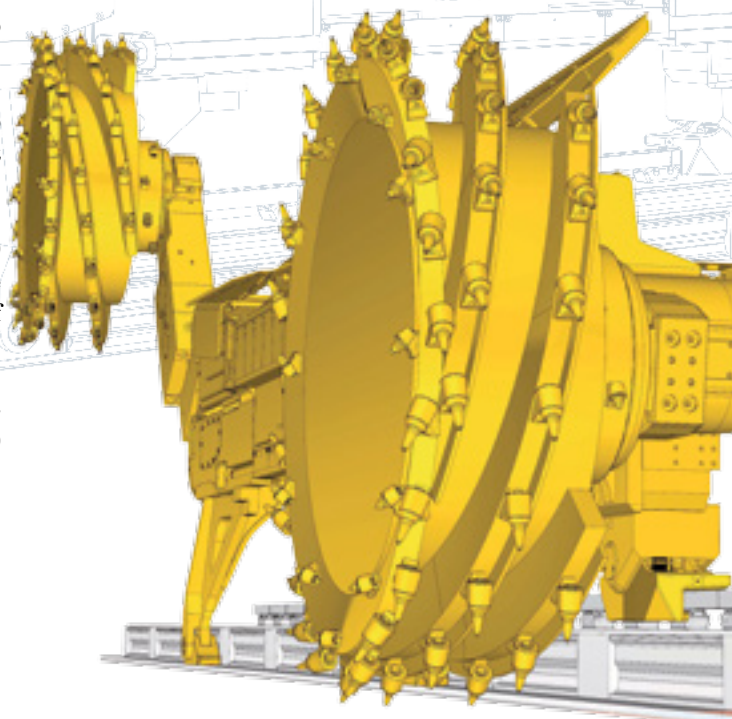

Eickhoff experience has no substitute

Shearer Loader SL 1000

The world's most powerful shearer loader, the Eickhoff SL 1000, is specifically designed to enable peak performance at coal mines with the extraction of seams with a height of up to 8,6 m.

But also customers with seams as low as 3,0 m can profit from this machine due to its modular principle of design, since and by just changing some minor components the exceptional cutting power can be installed in the lower seams as well.

Furthermore the Eickhoff SL 1000 features maximum tunnel clearance underneath the machine body allowing even the biggest lumps to pass smoothly.

Early in 2007 the SL 1000 was introduced to the world market with its first installation at Shenhua Energy/China.

The long experiences gained with the SL 500 under Shenhua's hard cutting conditions were consequently implemented into the new design of the SL 1000 for cutting heights up to 8,6 m.

Thus further remarkable production rate increases were achieved with the Eickhoff SL 1000 in operation.