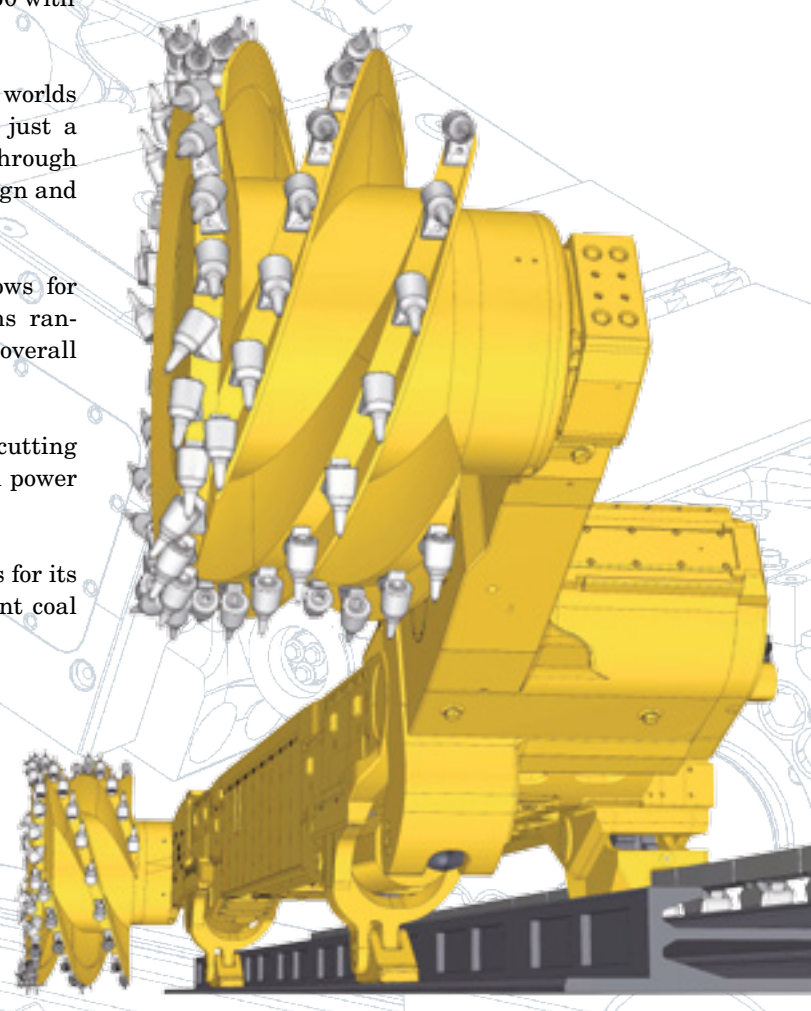

Eickhoff experience has no substitute

Shearer Loader SL 900

The new Eickhoff SL 900 – increasing your long-wall production to the “shear maximum”. With this machine the next step is made in the evolution of high production shearers.

In a nutshell, the Eickhoff SL 900 uniquely combines the compact dimensions of the SL 750 with the staggering power of the SL 1000.

The decision to take the best of the two worlds and combine them in one machine was just a logical consequence and only possible through the implementation of state of the art design and production techniques.

The high variability of the SL 900 allows for an application in a wide range of seams ranging from 7.9 to 19.7 ft – all this at an overall installed power of over 3350 hp.

It therefore delivers a huge range of cutting heights combined with more than enough power to deliver high production potential.

Now, for the first time one machine allows for its application in a wide spectrum of different coal fields all over the world.

Technical Details

Operating Range	7.9 - 19.7 ft
Voltage / Frequency	4160 V / 60 Hz
Total Installed Power	3424 hp
Cutting Drum Speed	35 - 49 r.p.m
Maxi. Haulage Speed	157 ft/min
Total Weight	99 - 143 tn