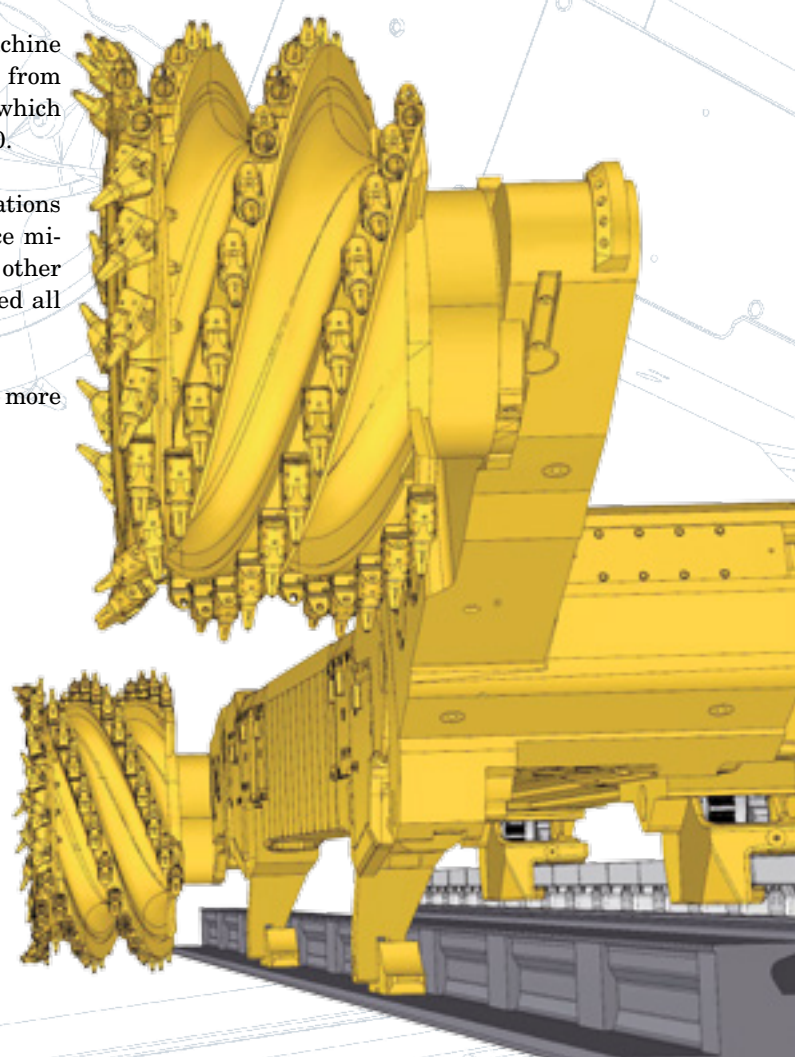

Eickhoff experience has no substitute

Shearer Loader SL 750

The record production rates mined with Eickhoff SL 300 and SL 500 shearer loaders consequently made the world's high performance coal mines demand a shearer loader combining the SL 500 power with the slim SL 300 machine body.

The all-new Eickhoff SL 750, with a machine body just slightly higher than that known from the SL 300, features a cutter motor power which was formerly only available with the SL 500.

The positive feedback from the first installations of the Eickhoff SL 750 at high performance mines in the USA back in 2006 and since in other major coal producing countries have fulfilled all expectations.

The SL 750 achieves higher production rates more economically.

Technical Details

Operating Range	5.9 - 15.8 ft
Voltage / Frequency	4160 V / 60 Hz
Total Installed Power	2540 hp
Cutting Drum Speed	38 - 60 r.p.m
Maxi. Haulage Speed	167 ft/min
Total Weight	77 - 88 tn