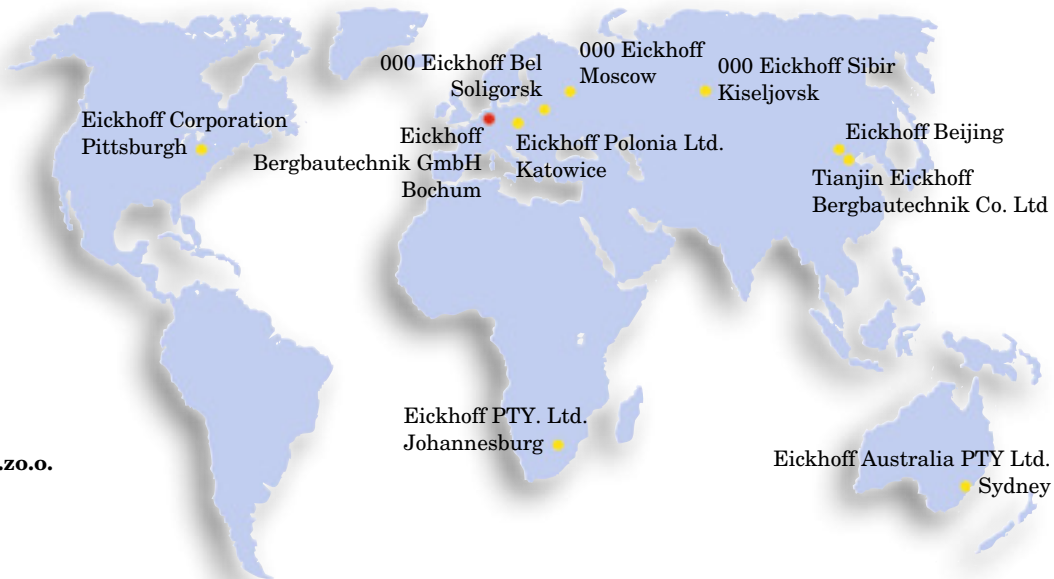

Subsidiaries

worldwide

Eickhoff Corporation

200 Park West Drive
Pittsburgh, PA 15275
USA
Phone: +1 412 78 8 1400
Fax: +1 412 78 8 4100
sales@eickhoff.us
www.eickhoffmining.com

Eickhoff Polonia Ltd.Sp.zo.o.