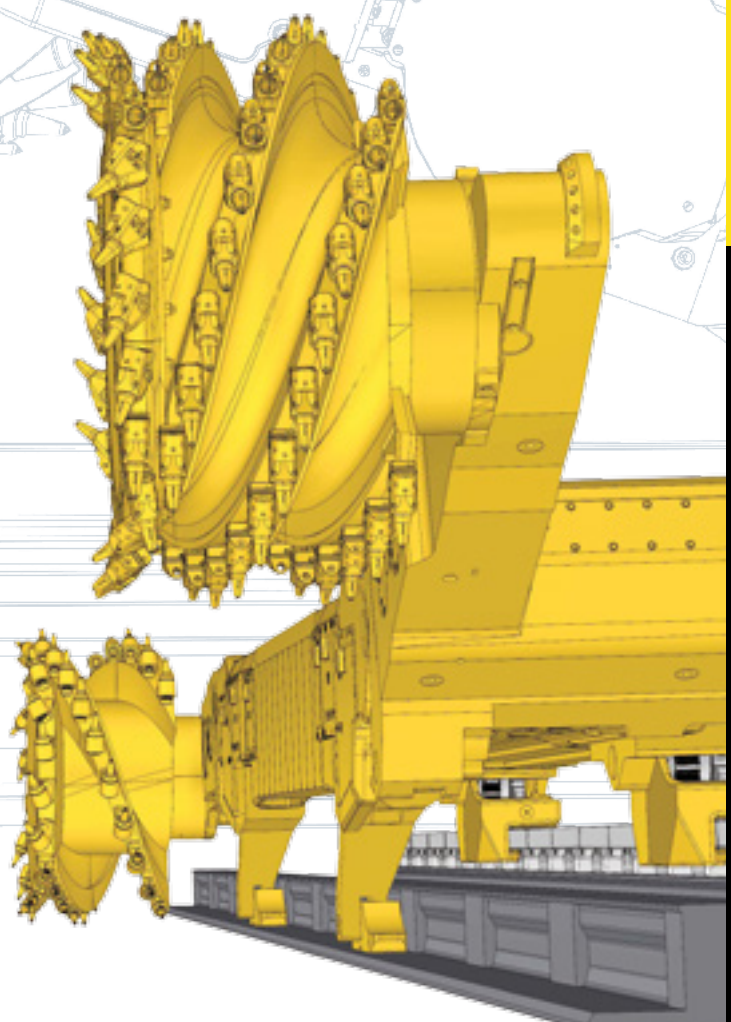

Eickhoff experience has no substitute

Shearer Loader SL 500

The Eickhoff SL 500 is an outstanding example of German engineering, for it has been a peak performer in international longwall systems for nearly two decades.

Introduced to the mining world in 1994, the machine was originally designed with a total installed power of 1515 hp. Although impressive production levels were achieved, improving of the technology never stops. It is Eickhoff's philosophy to push the limits of practical technology ever forward. That's why the Eickhoff SL 500 has earned a reputation as workhorse with high availability and minimum downtimes. Nowadays the SL 500 is equipped with 2700 hp and far from being "old fashioned" even for today's most demanding underground conditions.

Operating in mid to high seam installations, monthly production rates of up to 1 million tons are well-known results. Owing to its remarkably high reliability, the Eickhoff SL 500 continues to be the number one choice for longwall specialists in Russia and China. Operators praise the characteristic Eickhoff underframe concept while owners appreciate its profitability.

Eickhoff SL 500: Defining the requirements for modern high performance mining for 20 years!

Technical Details

Operating Range	8.2 - 19.7 ft
Voltage / Frequency	4160 V / 60 Hz
Total Installed Power	2700 hp
Cutting Drum Speed	28 - 38 r.p.m
Maxi. Haulage Speed	121 ft/min
Total Weight	88 - 132 tn