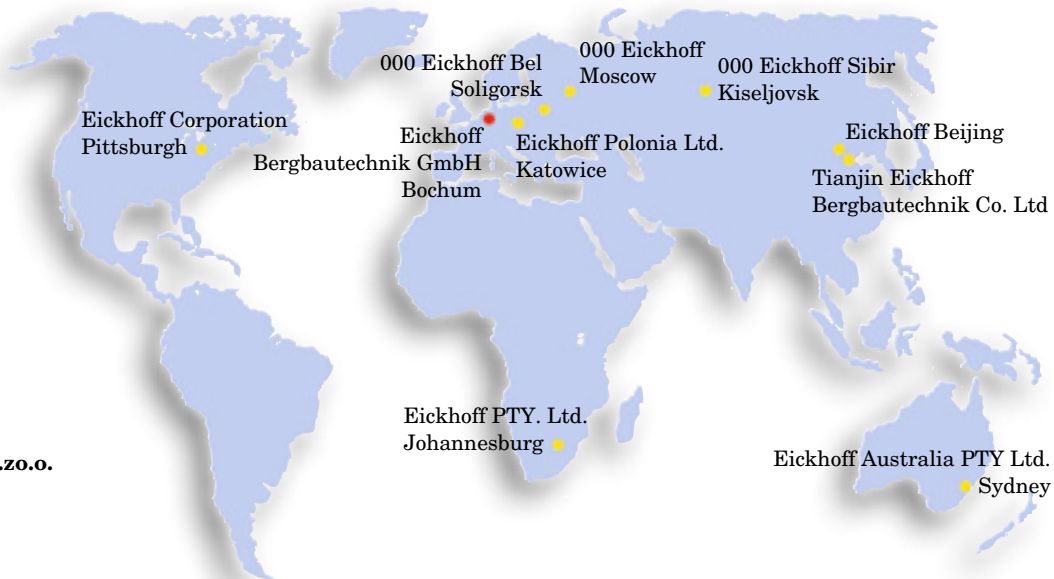

Eickhoff experience has no substitute

Shearer Loader SL 500

The Eickhoff SL 500 is an outstanding example of German engineering, for it has been a peak performer in international longwall systems for nearly two decades.

Subsidiaries

worldwide

Eickhoff Corporation

200 Park West Drive
Pittsburgh, PA 15275
USA
Phone: +1 412 78 8 1400
Fax: +1 412 78 8 4100
sales@eickhoff.us
www.eickhoffmining.com

Eickhoff Polonia Ltd.Sp.zo.o.