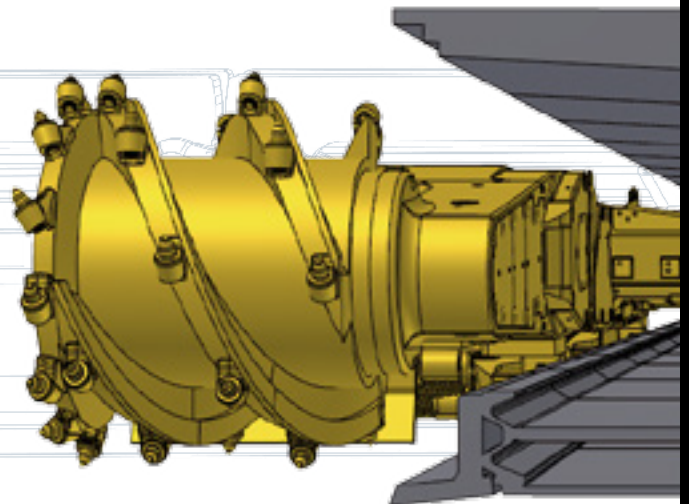

Shearer Loader SL 300 L

This new machine concept is based on the proven principle of high power density combined with reliability and user-friendliness in control and maintenance that has been inherent to Eickhoff products for many decades and enables today's miners to extract even the thinnest seam thicknesses in a cost-effective manner.

A high degree of user and maintenance friendliness plays an important role in this market segment. Prepared with cutting edge automation concepts for remotely controlled operation alongside a sophisticated construction concept, the Eickhoff SL 300 L offers the highest availability rates while requiring only very short periods of maintenance.

The Eickhoff SL 300 L, coming with innovative control and automation technology in combination with two powerful 400 hp cutter motors which are housed in a machine body of just 2.5 ft in height, is a novelty in high-performance thin seam mining for seam thicknesses ranging from 3.9 to 5.9 ft.

Technical Details

Operating Range	3.9 - 5.9 ft
Voltage / Frequency	4160 V / 60 Hz
Total Installed Power	925 hp
Cutting Drum Speed	45 - 62 r.p.m
Max. Haulage Speed	82 ft/min
Total Weight	38.5 - 44 tn