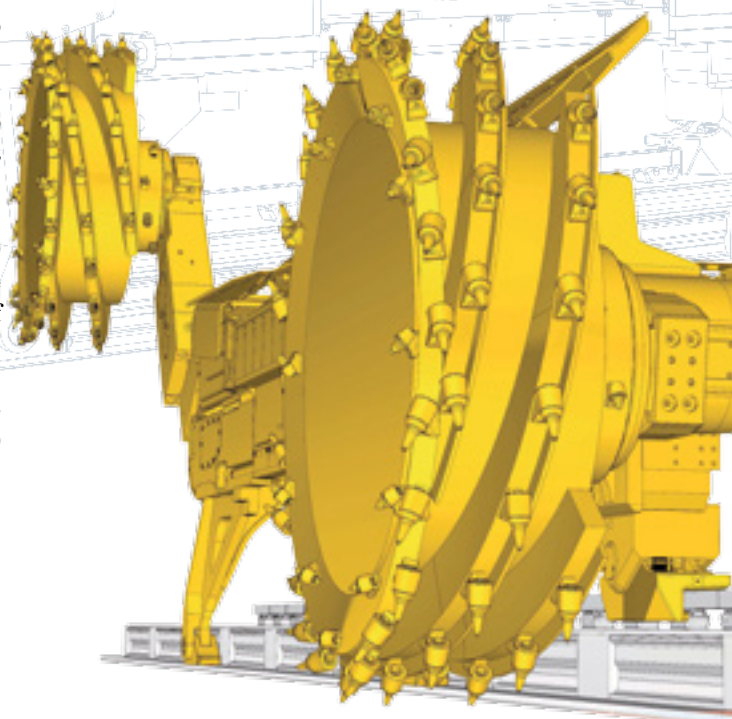

Eickhoff experience has no substitute

Shearer Loader SL 1000

The world's most powerful shearer loader, the Eickhoff SL 1000, is specifically designed to enable peak performance at coal mines with the extraction of seams with a height of up to 28.2 ft.

But also customers with seams as low as 9.8 ft can profit from this machine due to its modular principle of design, since and by just changing some minor components the exceptional cutting power can be installed in the lower seams as well.

Furthermore the Eickhoff SL 1000 features maximum tunnel clearance underneath the machine body allowing even the biggest lumps to pass smoothly.

Early in 2007 the SL 1000 was introduced to the world market with its first installation at Shenhua Energy/China.

The long experiences gained with the SL 500 under Shenhua's hard cutting conditions were consequently implemented into the new design of the SL 1000 for cutting heights up to 28.2 ft.

Thus further remarkable production rate increases were achieved with the Eickhoff SL 1000 in operation.